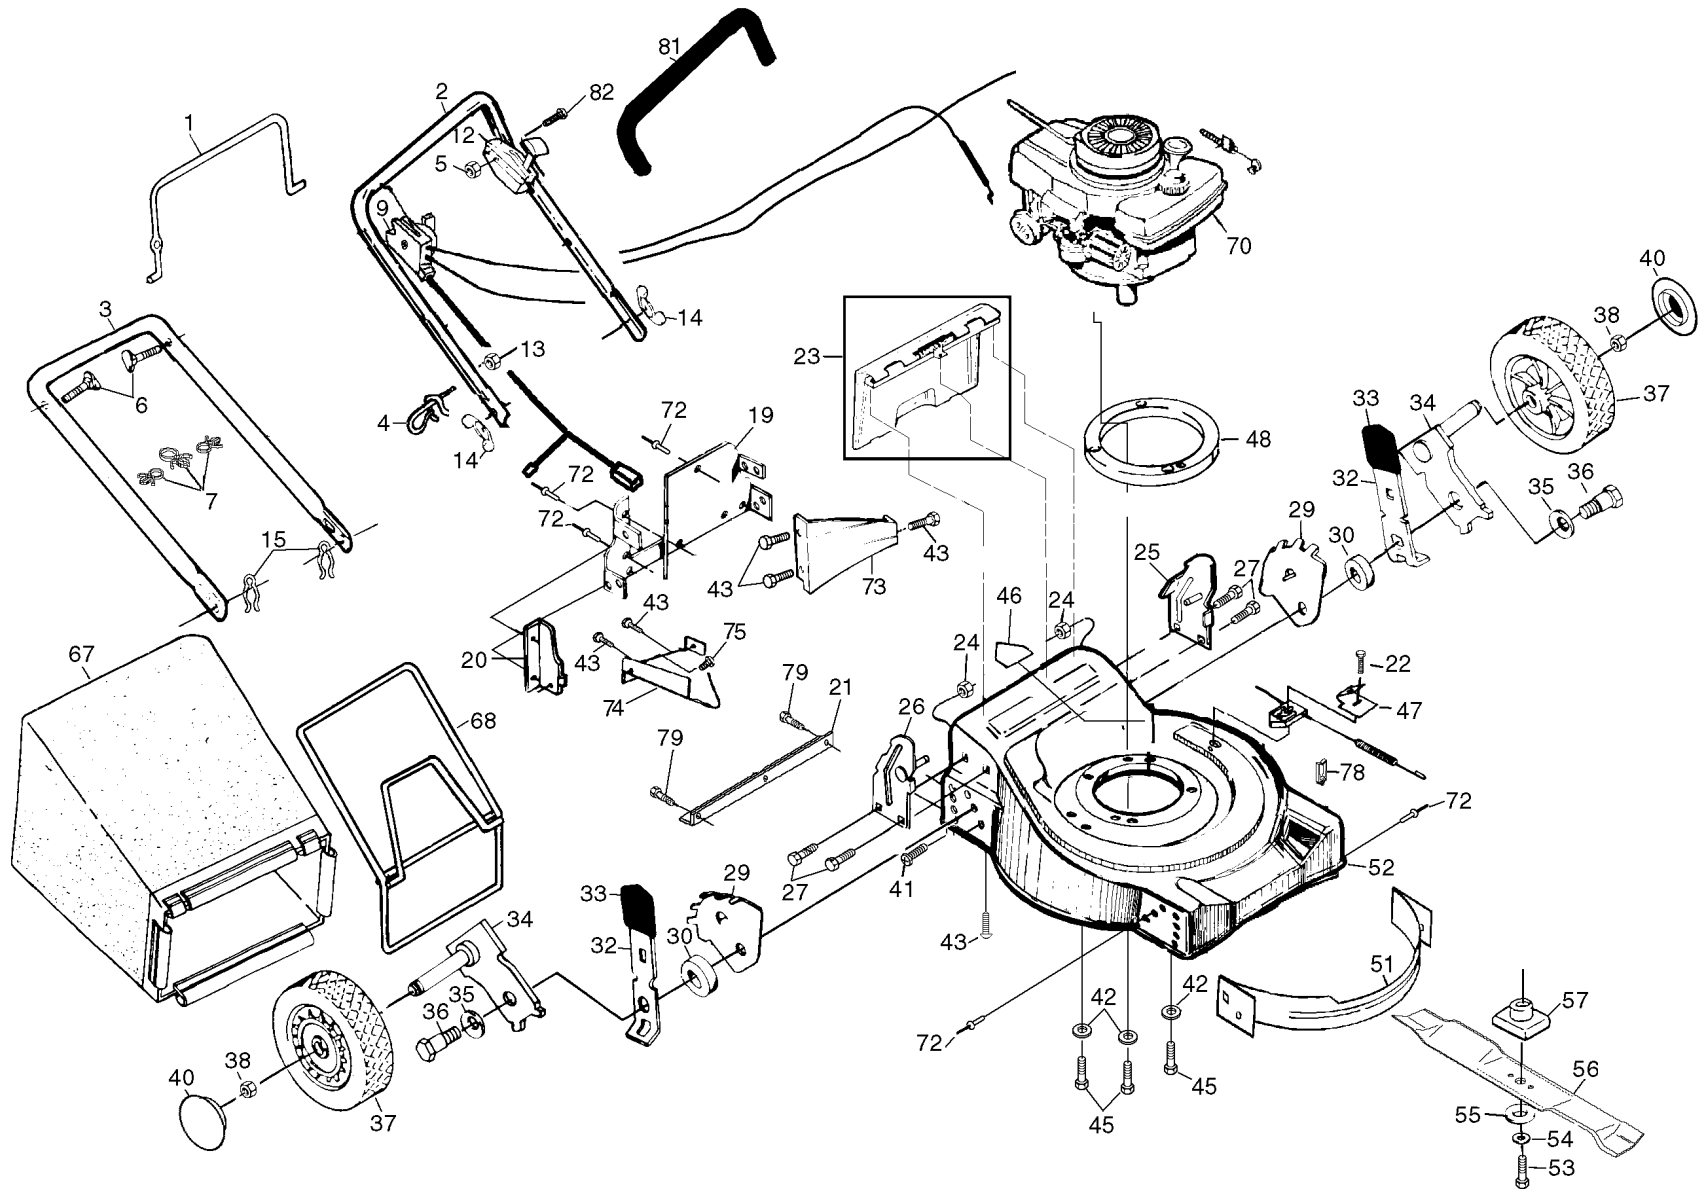

REPAIR PARTS

ROTARY MOWER -- MODEL NO. P150TD (P150TDA), PRODUCT NO. 954 12 00-26

REPAIR PARTS

ROTARY MOWER - - MODEL NO. P150TD (P150TDA), PRODUCT NO. 954 12 00-26

KEY NO.	PART NO.	DESCRIPTION	KEY NO.	PART NO.	DESCRIPTION
1	532146771	Control Bar	43	532054583	Hex Tapping Screw 1/4-20 x 1/2
2	532167121	Upper Handle	45	532850999	Hex Head Thread Rolling Screw 3/8-16 x 1
3	532153406	Lower Handle	46	532145494	Danger Decal
4	532132001	Rope Guide	47	532088615	Bracket Cover
5	532751152	Locknut 1/4-20	48	532850988	Engine Spacer
6	532131959	Handle Bolt	51	532165545	Front Baffle
7	532066426	Cable Clips	52	532167755	Housing Assembly (Incl. Ref. #46)
9	532153892	Drive control cable	53	532851084	Hex Head Bolt 3/8-24 x 1-3/8 Grd. 8
12	532147322	Drive Control	54	532850263	Helical Lock Washer
13	532063601	Keps Locknut	55	532851074	Hardened Washer
14	532128638	Wing Nut	56	532850972	20" Blade
15	532051793	Hairpin Cotter	57	532851514	Blade Adapter
19	532162473	Back Plate	67	532149867	Grass Bag
20	532138866	Side Baffle	68	532149555	Catcher Frame
21	532147625	Foot Guard	70	-----	* Engine - Tecumseh Model No. TVS90
22	532083816	Self-Tapping Screw #10-24 x 3/4			Order parts from engine manufacturer
23	532147613	Rear Door Assembly Kit	72	532128415	Pop Rivet
24	532751592	Locknut 3/8-16	73	532125035	Rear Baffle
25	532153030	Handle Bracket Assembly (Left)	74	532125378	Baffle, Discharge
26	532153029	Handle Bracket Assembly (Right)	75	532150050	Screw, Hex Hd #10
27	532150078	Screw 5/16-18 x 3/4	78	532145669	Cable Guide
29	532139901	Wheel Adjusting Bracket	79	532146694	Screw
30	532146630	Spacer	81	532155891	Handle Grip
32	532141730	Selector Spring	82	532158755	Screw
33	532087877	Selector Knob	--	532167752	Operator's Manual (Euro)
34	532149857	Axle Arm Assembly	--	532167753	Operator's Manual (Scand.)
35	532062335	Belleville Washer			
36	532142748	Shoulder Bolt 3/8-16			
37	532148440	Wheel & Tire Assembly			
38	532083923	Locknut			
40	532077400	Hubcap			
41	532088652	Hinge Screw			
42	532053998	Flat Washer			
					Available accessories not included with lawn mower:
			--	MA36	Chute Deflector
			--	MK20FRD	Mulcher Kit