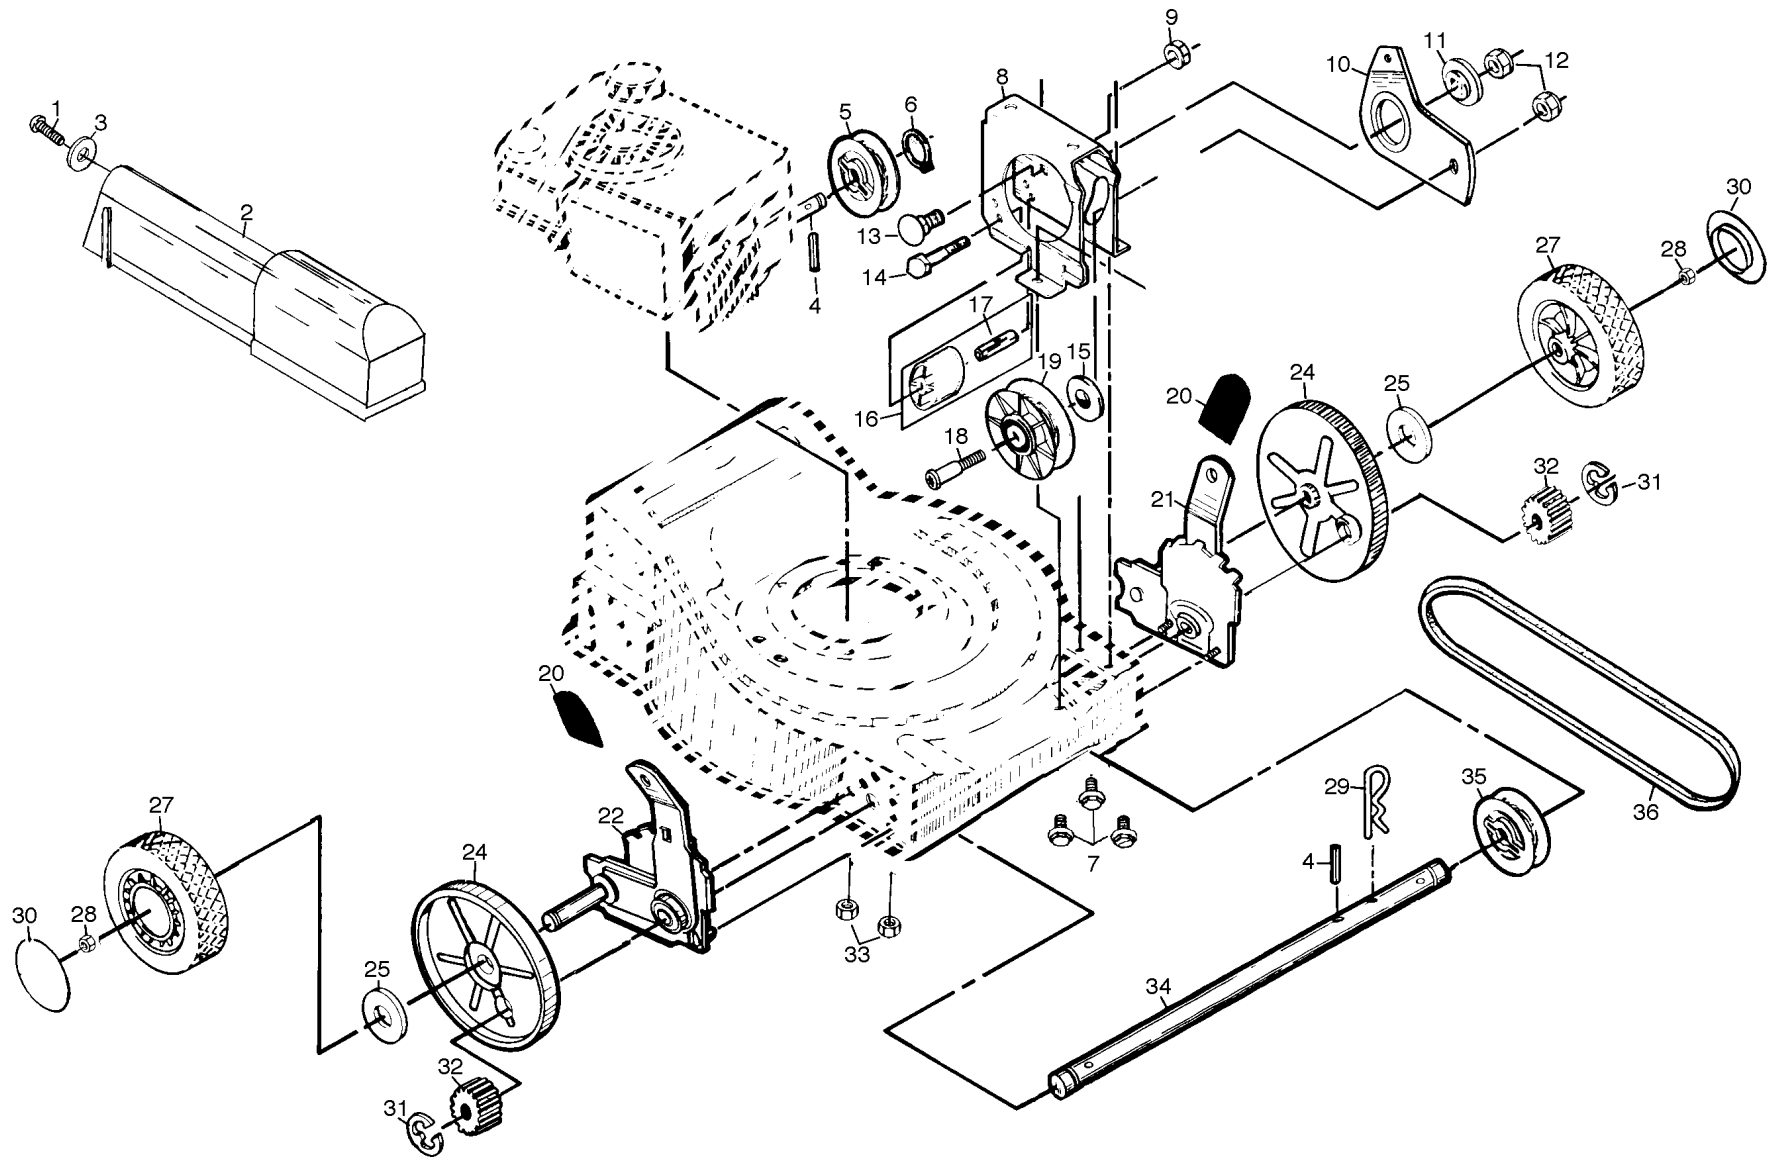

REPAIR PARTS

ROTARY MOWER -- MODEL NO. P150TD (P150TDA), PRODUCT NO. 954 12 00-26

REPAIR PARTS

ROTARY MOWER - - MODEL NO. P150TD (P150TDA), PRODUCT NO. 954 12 00-26

KEY NO.	PART NO.	DESCRIPTION	KEY NO.	PART NO.	DESCRIPTION
1	532083816	Hex Washer Head Screw #10-24 x 1/2	19	532088516	Idler Pulley
2	532750727	Drive Cover	20	532087877	Selector Knob
3	532004802	Washer	21	532152018	Selector Assembly (Left)
4	532164795	Drive Pawl	22	532152019	Selector Assembly (Right)
5	532088043	Drive Pulley	24	532088080	Dust Cover
6	812000030	Retaining Ring	25	532067725	Washer
7	532054583	Screw 1/4-20 x 1/2	27	532850690	Wheel & Tire Assembly
8	532125246	Clutch Frame	28	532145212	Locknut
9	532050962	Locknut 1/4-20	29	532085179	Retainer Clip
10	532141429	Clutch Lever	30	532077400	Hubcap
11	532088067	Clutch Lever Spacer	31	812000058	E-Ring
12	532750253	Locknut 5/16-18	32	532137054	Pinion
13	872070504	Carriage Bolt 5/16-18 x 1/2	33	532063601	Locknut 1/4-20
14	874350424	Hex Head Screw 1/4-20 x 1-1/2	34	532700537	Drive Shaft
15	532088069	Spacer	35	532088082	Driven Pulley
16	532048160	Idler Assembly (Includes Key No. 17)	36	532850053	Drive Belt
17	532088576	Idler Spacer			
18	532088517	Shoulder Bolt 5/16-18 x 1-3/8			